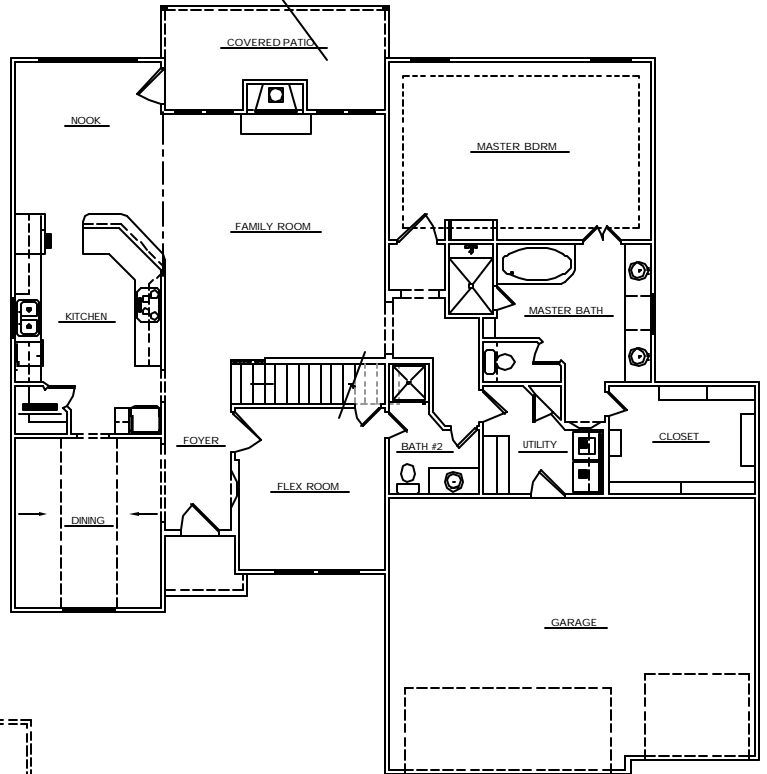

SAVANNAH

58'-0" x 39'-8"
3,304 SQ/FT

1st Floor

2nd Floor

STERLING HOMES, INC.
10701 SOUTH MEMORIAL
TULSA, OK 74133

OFFICE (418) 364-1200
FAX (418) 364-1201