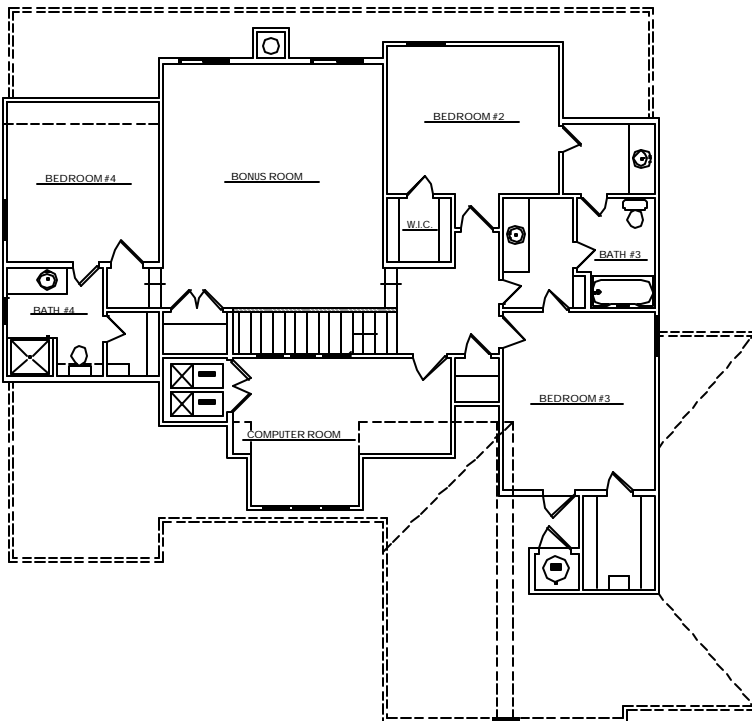

SAVANNAH

58'-0" x 39'-8"
3,304 SQ/FT

1st Floor

2nd Floor

STERLING HOMES, INC.
10701 SOUTH MEMORIAL
TULSA, OK 74133

OFFICE (418) 364-1200
FAX (418) 364-1201