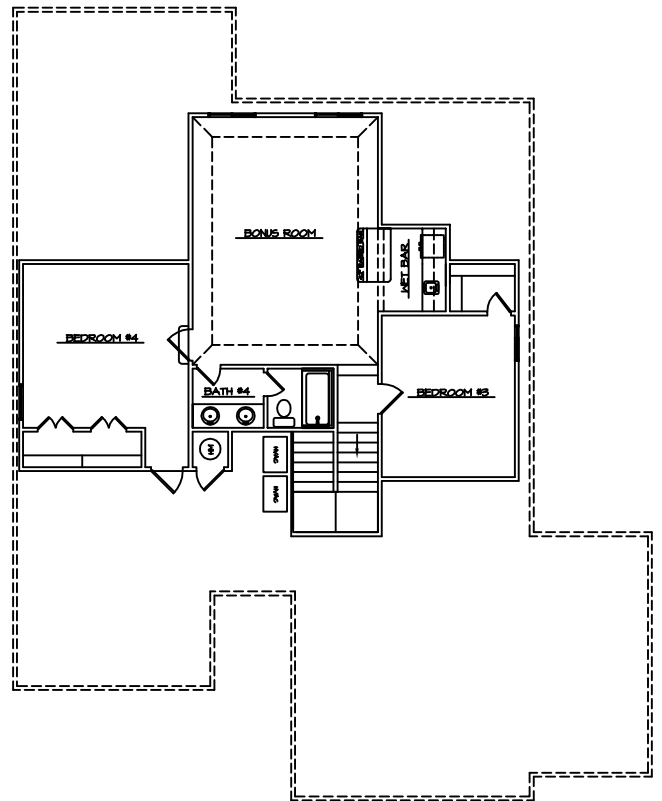

RALEIGH

54'-0" x 67'-0"
2,959 SQ/FT

1st Floor

2nd Floor

STERLING HOMES, INC.
10901 SOUTH MEMORIAL
TULSA, OK 74133

OFFICE (918) 369-1220
FAX (918) 369-1207