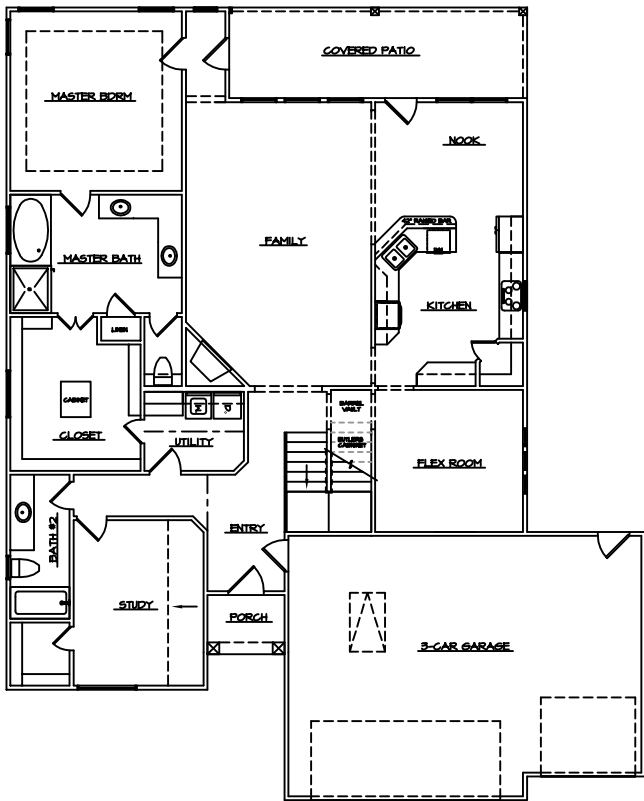

RALEIGH

54'-0" x 67'-0"
2,959 SQ/FT

1st Floor

2nd Floor

STERLING HOMES, INC.
10901 SOUTH MEMORIAL
TULSA, OK 74133

OFFICE (918) 369-1220
FAX (918) 369-1207