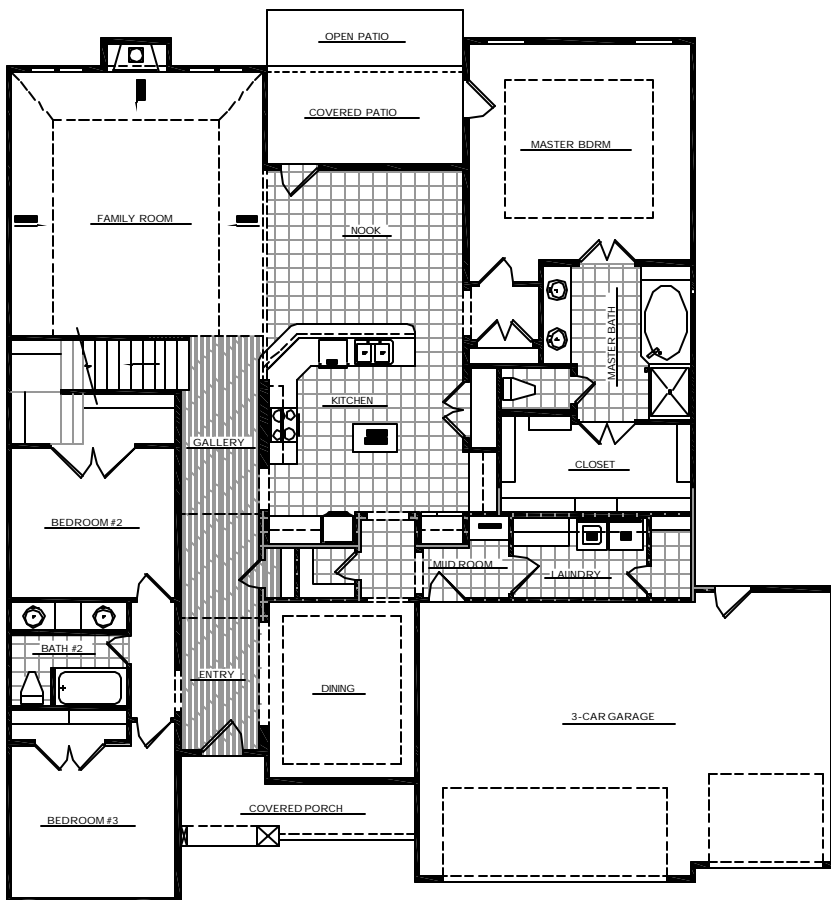

HAMPTON

39'-0" x 61'-6"
2,864 SQ/FT

1st Floor

2nd Floor

STERLING HOMES, INC.
10401 SOUTH MEMORIAL
TULSA, OK 74155

OFFICE (918) 369-1220
FAX (918) 369-1207