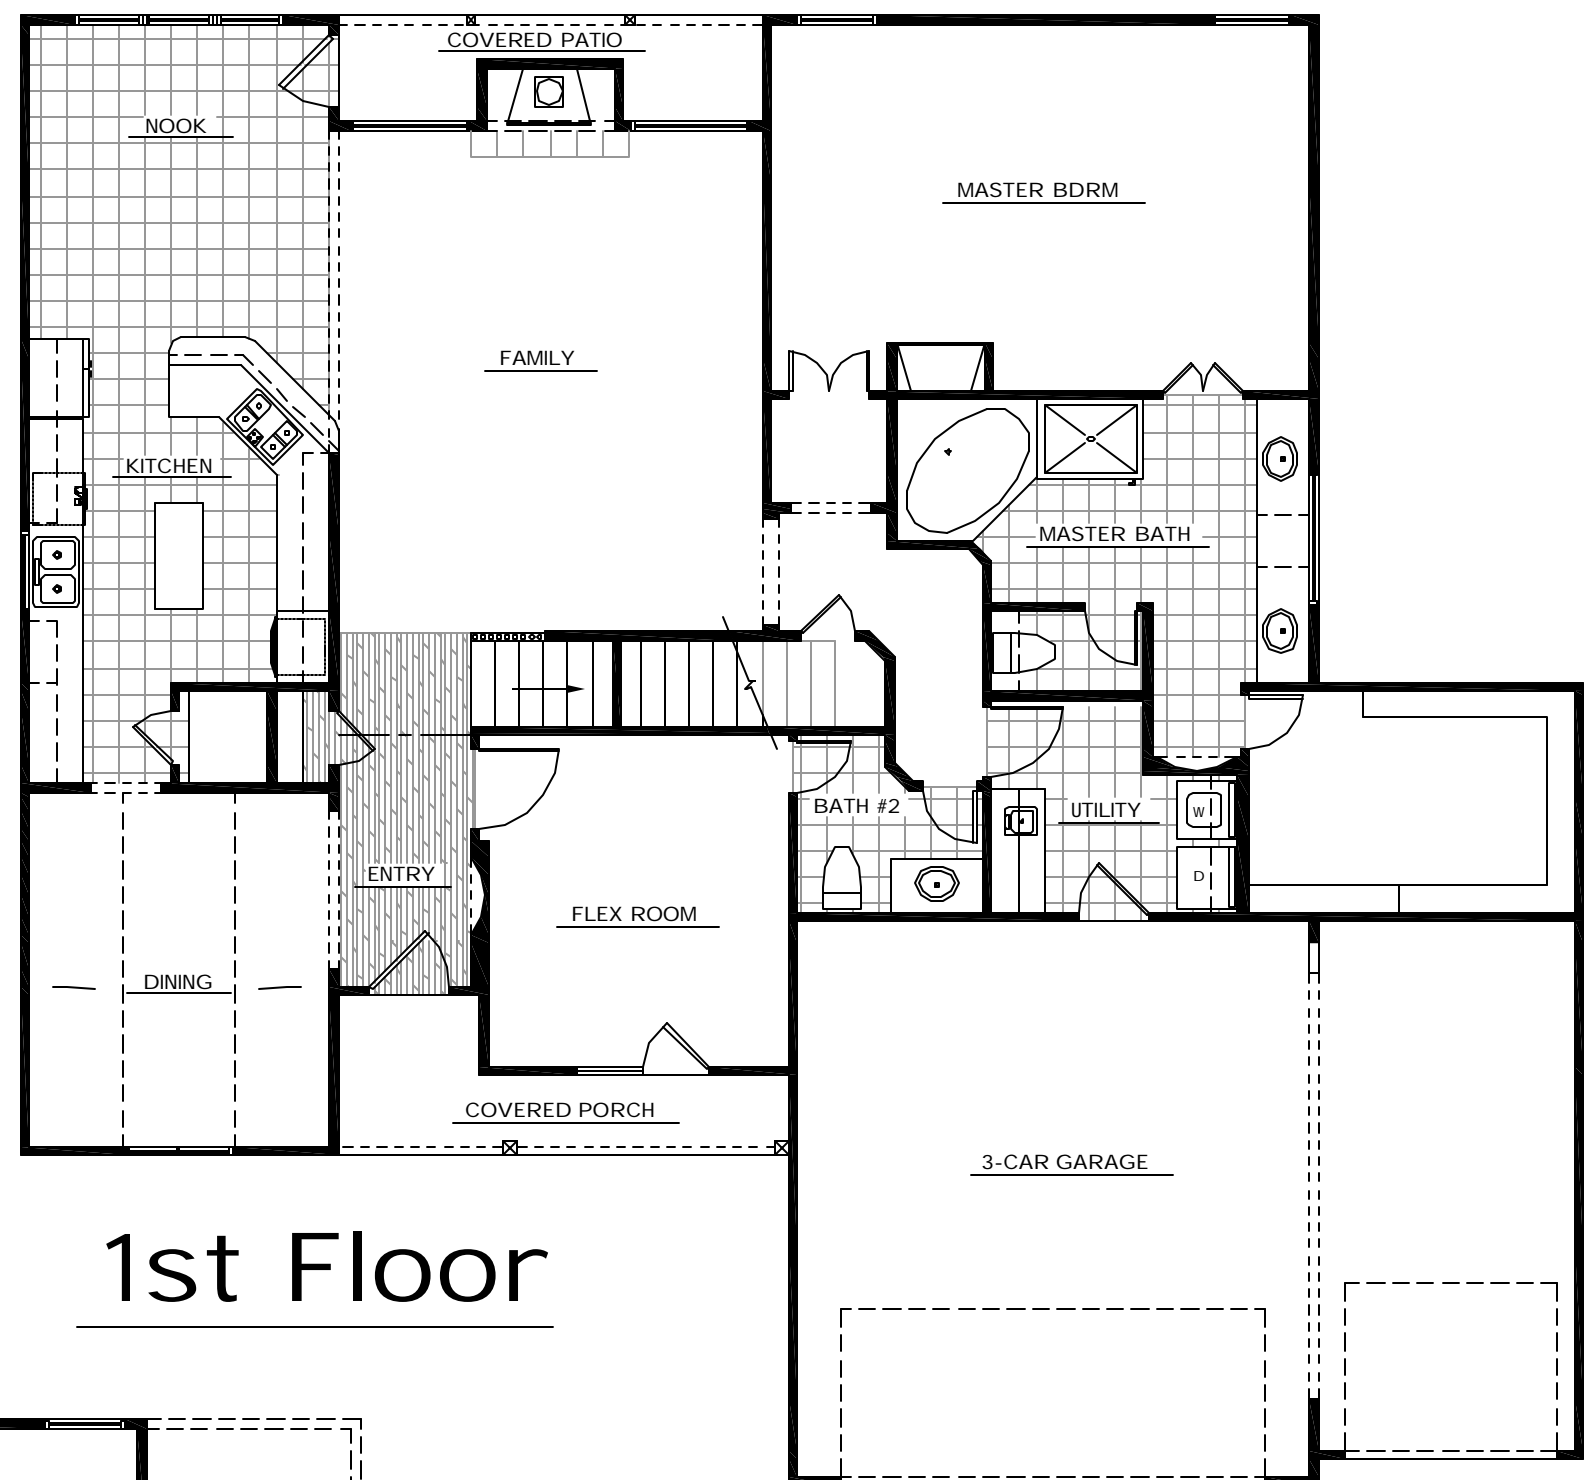

# DANSHIRE

59'-0" x 55'-6"  
3,319 SQ/FT

STERLING HOMES, INC.  
10901 SOUTH MEMORIAL  
TULSA, OK 74133

OFFICE (918) 369-1220  
FAX (918) 369-1207