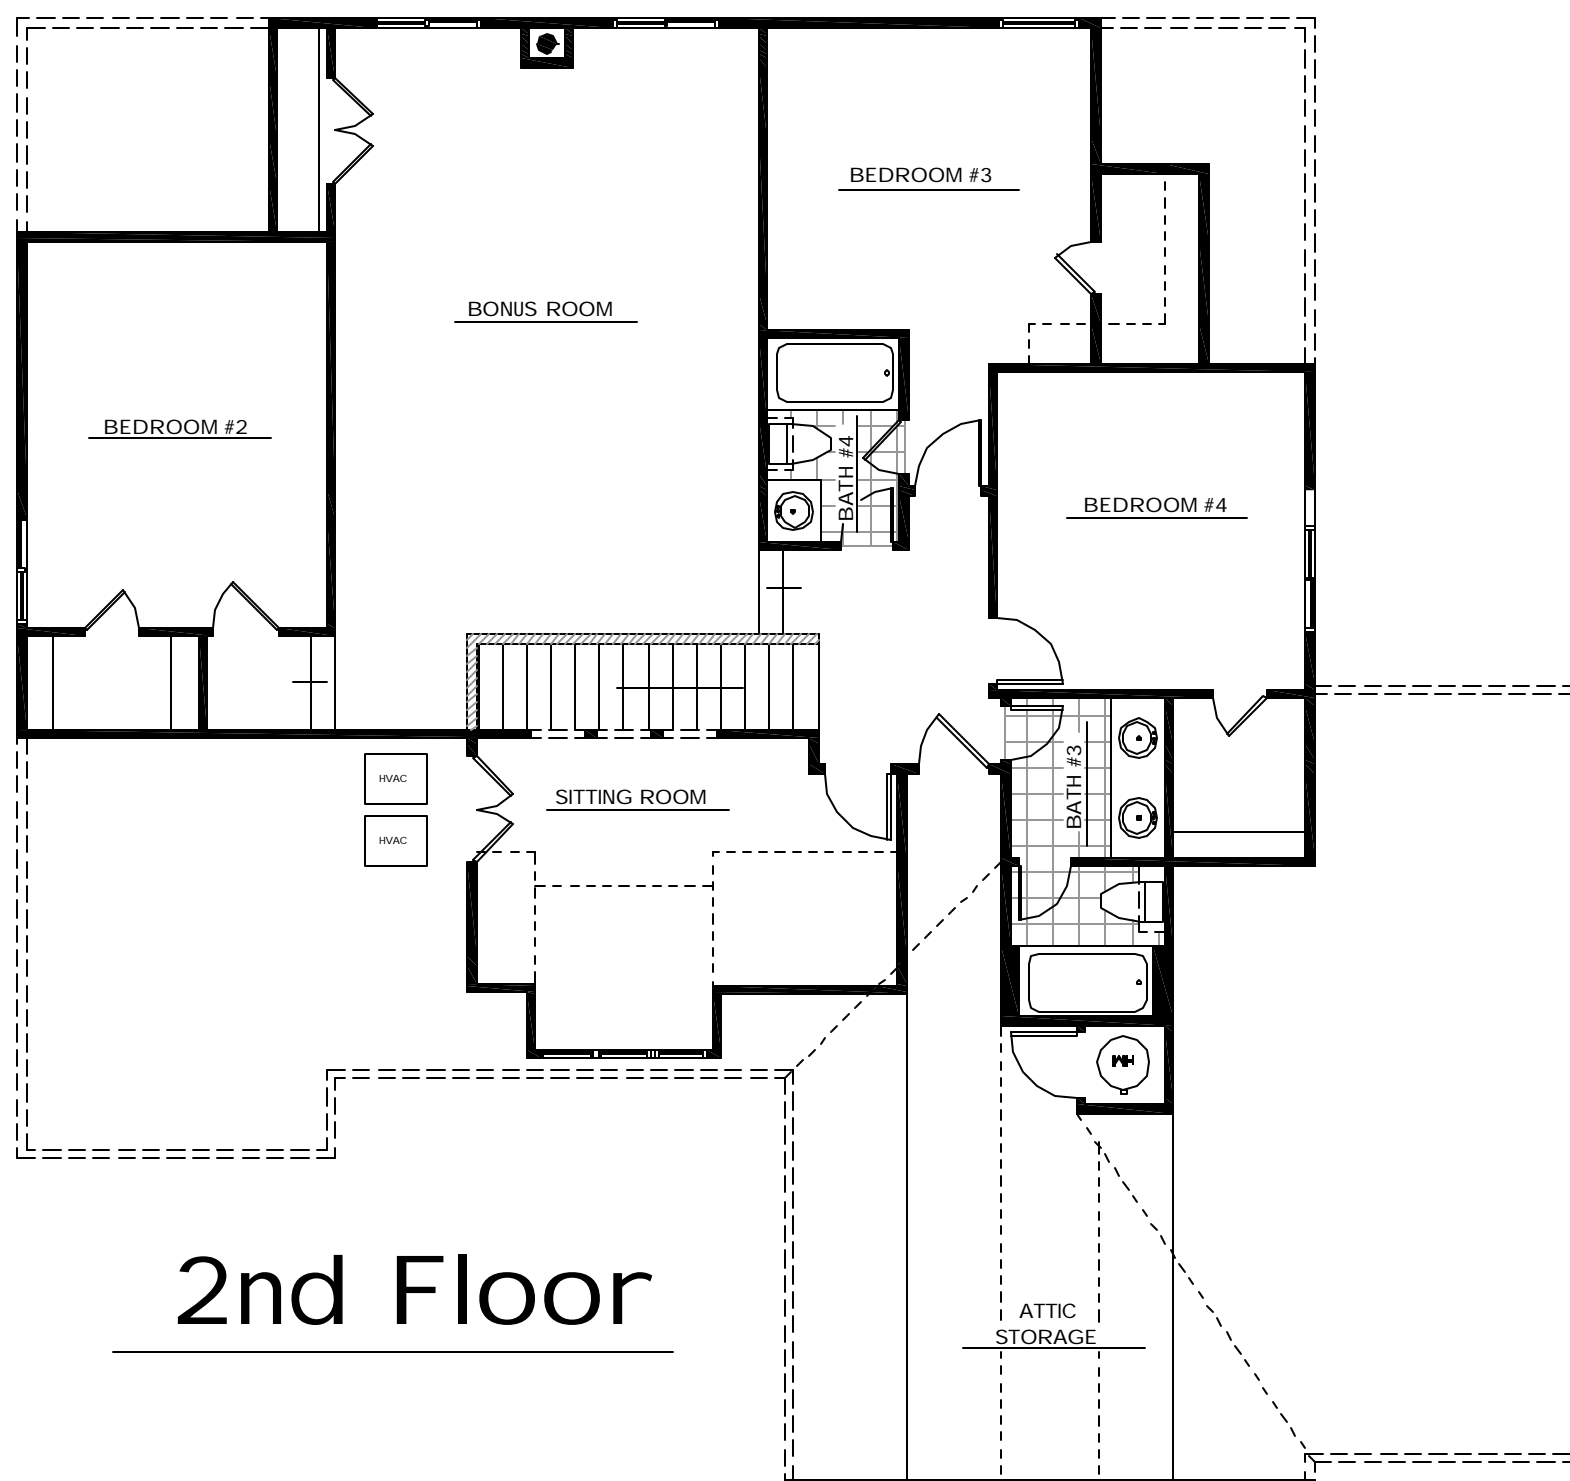

# DANSHIRE

59'-0" x 55'-6"  
3,319 SQ/FT

STERLING HOMES, INC.  
10901 SOUTH MEMORIAL  
TULSA, OK 74133

OFFICE (918) 369-1220  
FAX (918) 369-1207