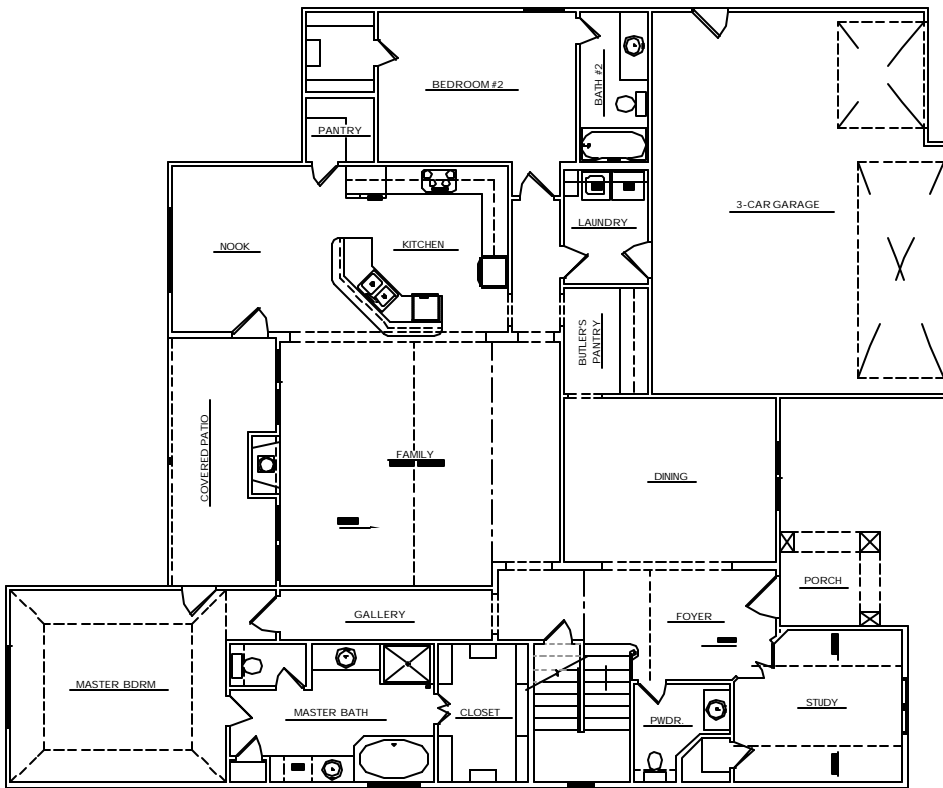

CANTERBURY

58'-0" x 70'-0"
8,409 SQ/FT

1st Floor

2nd Floor

STERLING HOMES, INC.
10401 SOUTH MEMORIAL
TULSA, OK 74153

OFFICE (918) 364-1220
FAX (918) 364-1207